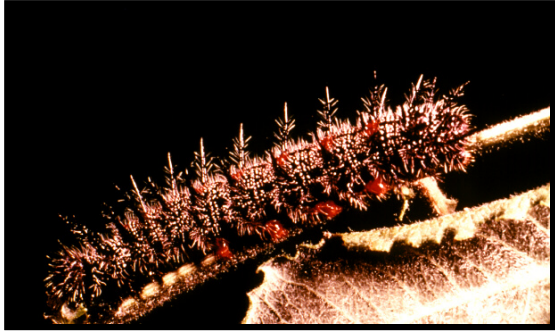

~ Caption: *Spiny elm caterpillar adult*
~ Photo by: *S.J. Collman*

Willow: Spiny elm caterpillar

Images

~ Caption: *Spiny elm caterpillar*
~ Photo by: *S.J. Collman*